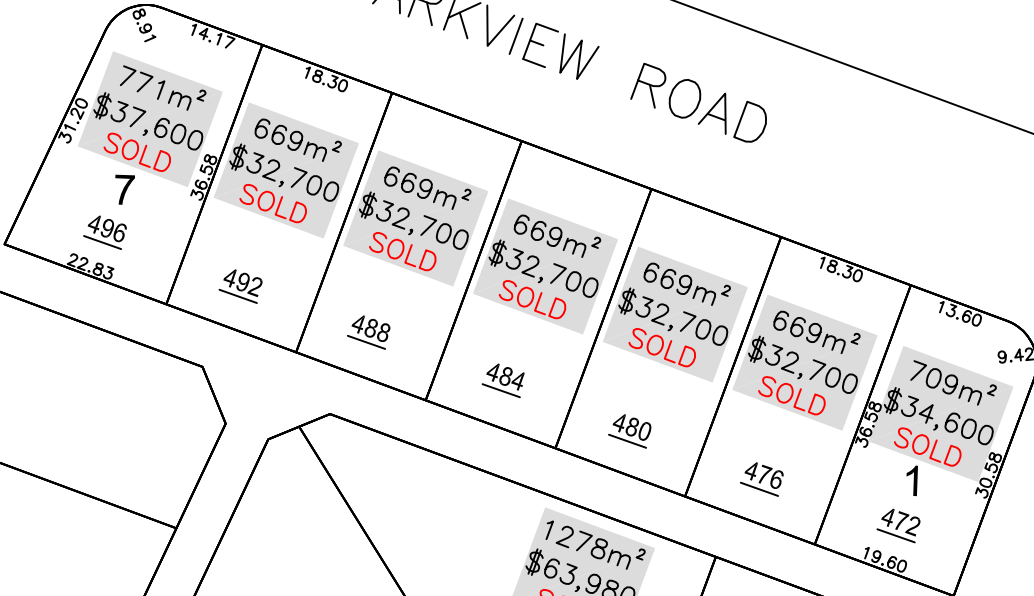

ST. PAUL'S SCHOOL

PARKVIEW ROAD

MORRIS BAY

PARKLANE DRIVE

SHEET		OF	
DRAWING	parkview_estates.dwg		
SCALE	1:1000		
DRAWN	djo		
DESIGNED			
CHECKED			
DATE	REV 17 / 01 / 2012		

PARKVIEW ESTATES

NOTES:

 LOTS FOR SALE